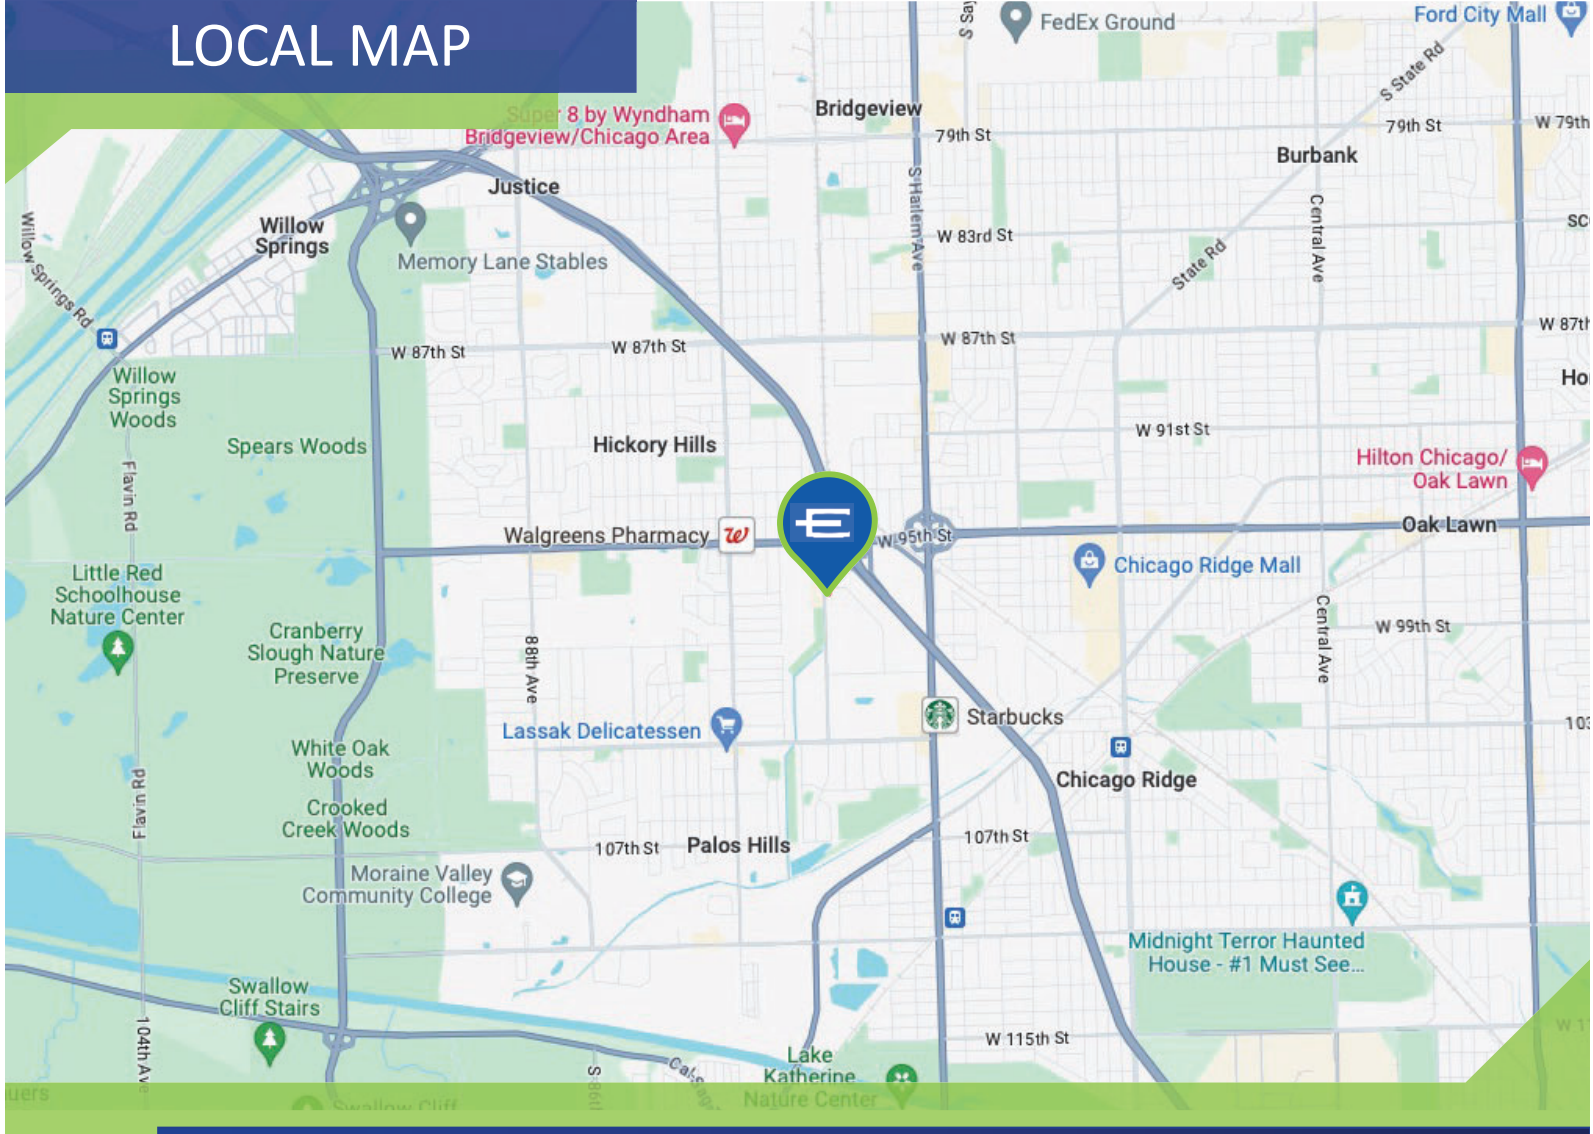

LOCAL MAP

SCAN FOR MAP VIEW

**Immediate Access
to I-294 & 95th St.
Interchange**

**Floor
Drains**

**End Unit with
Direct Exposure to
76th Ave**

ENTRE
Commercial Realty LLC

Chris Wilbur
708-860-8589
cwilbur@entreccommercial.com