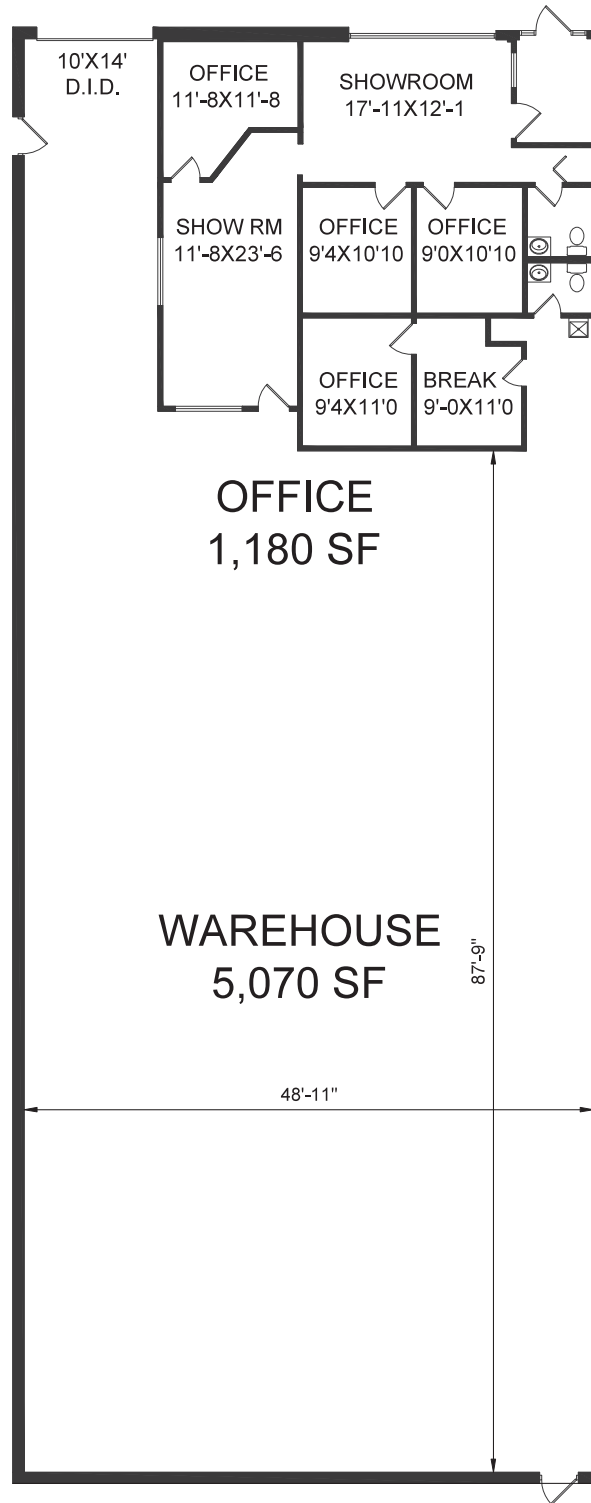

SPACE PLAN

9700 INDUSTRIAL DRIVE
BRIDGEVIEW, IL 60455
6,250S.F.

ENTRE
Commercial Realty LLC

Chris Wilbur
708-860-8589
cwilbur@entreccommercial.com

Jeff Locascio, SIOR
708-705-3857
jeff@industrialbroker.net